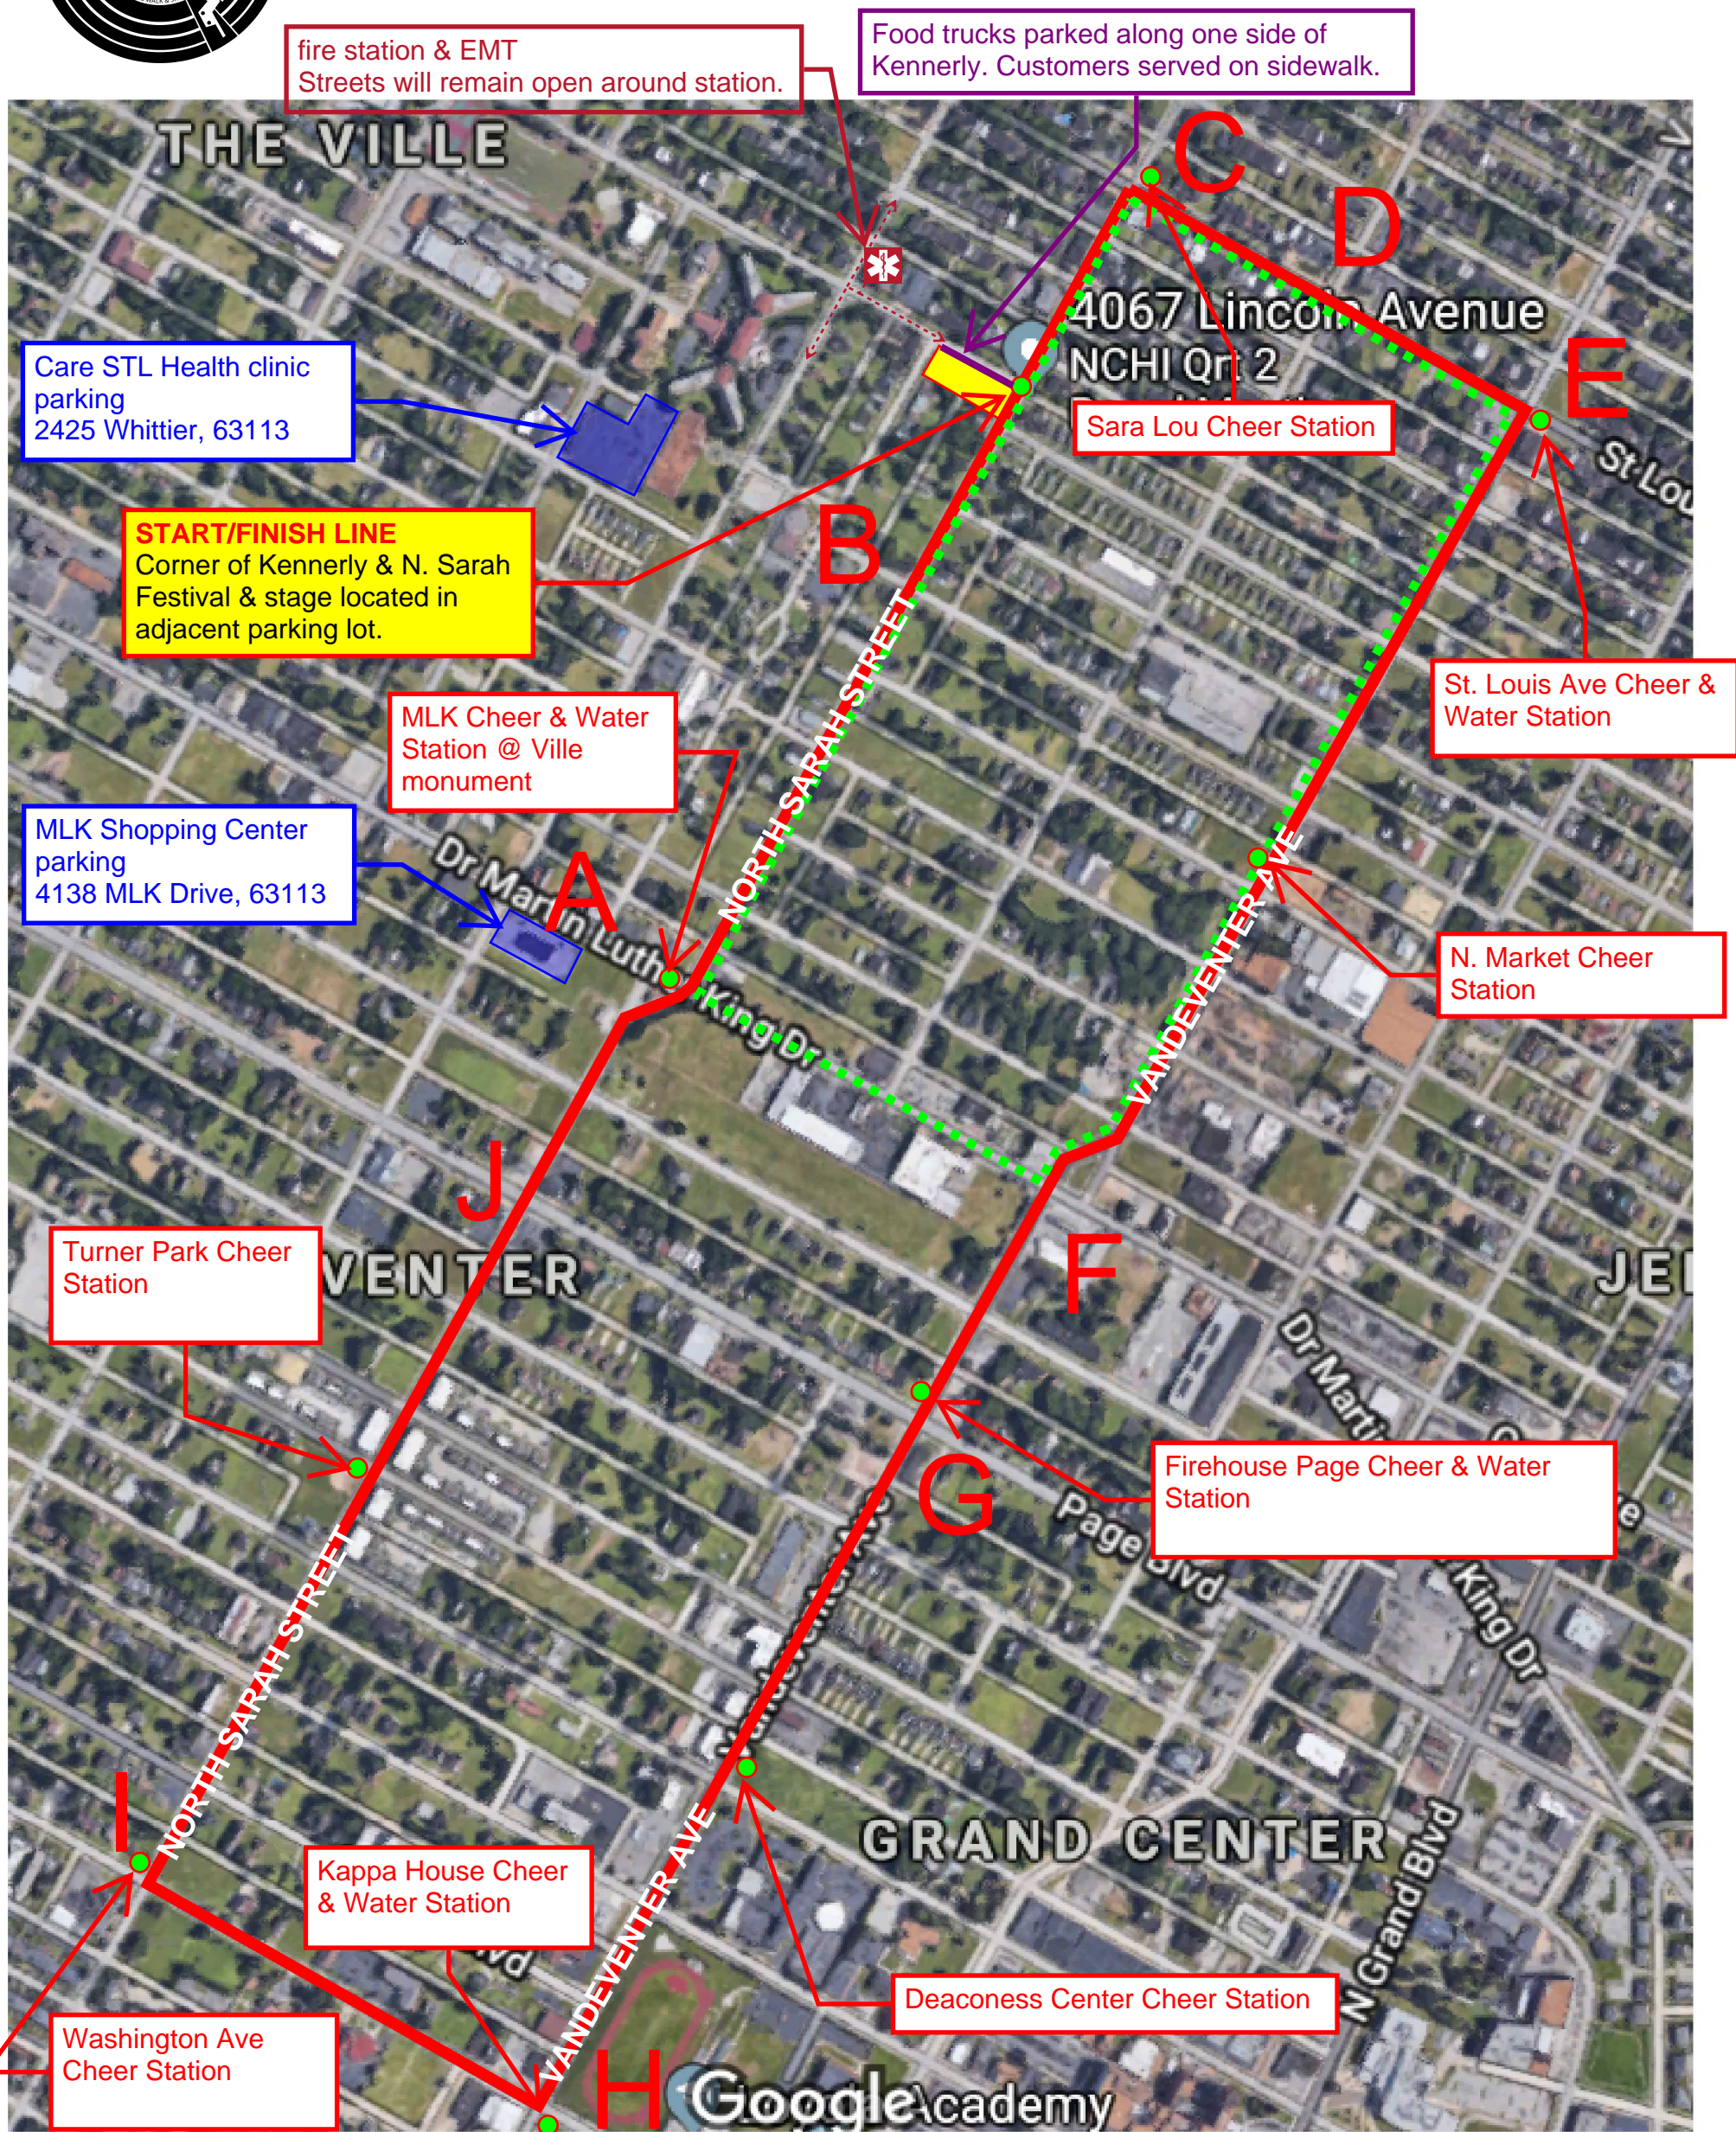

NORTHSIDE TRAP RUN 2022 COURSE MAP & LOGISTICS

fire station & EMT
Streets will remain open around station.

Food trucks parked along one side of Kennerly. Customers served on sidewalk.

Care STL Health clinic parking
2425 Whittier, 63113

START/FINISH LINE
Corner of Kennerly & N. Sarah
Festival & stage located in adjacent parking lot.

MLK Cheer & Water Station @ Ville monument

MLK Shopping Center parking
4138 MLK Drive, 63113

Sara Lou Cheer Station

St. Louis Ave Cheer & Water Station

N. Market Cheer Station

Turner Park Cheer Station

Firehouse Page Cheer & Water Station

Kappa House Cheer & Water Station

Deaconess Center Cheer Station

Washington Ave Cheer Station

KEY

- Run Route
- - - Fun Run/Walk Route
- Cheer/Water Station
- Festival Location

- Auxiliary/Collaborative Programs
- Auxiliary/Collaborative Street Activity
- Runner Parking Lot
Street parking will also be available outside of race footprint